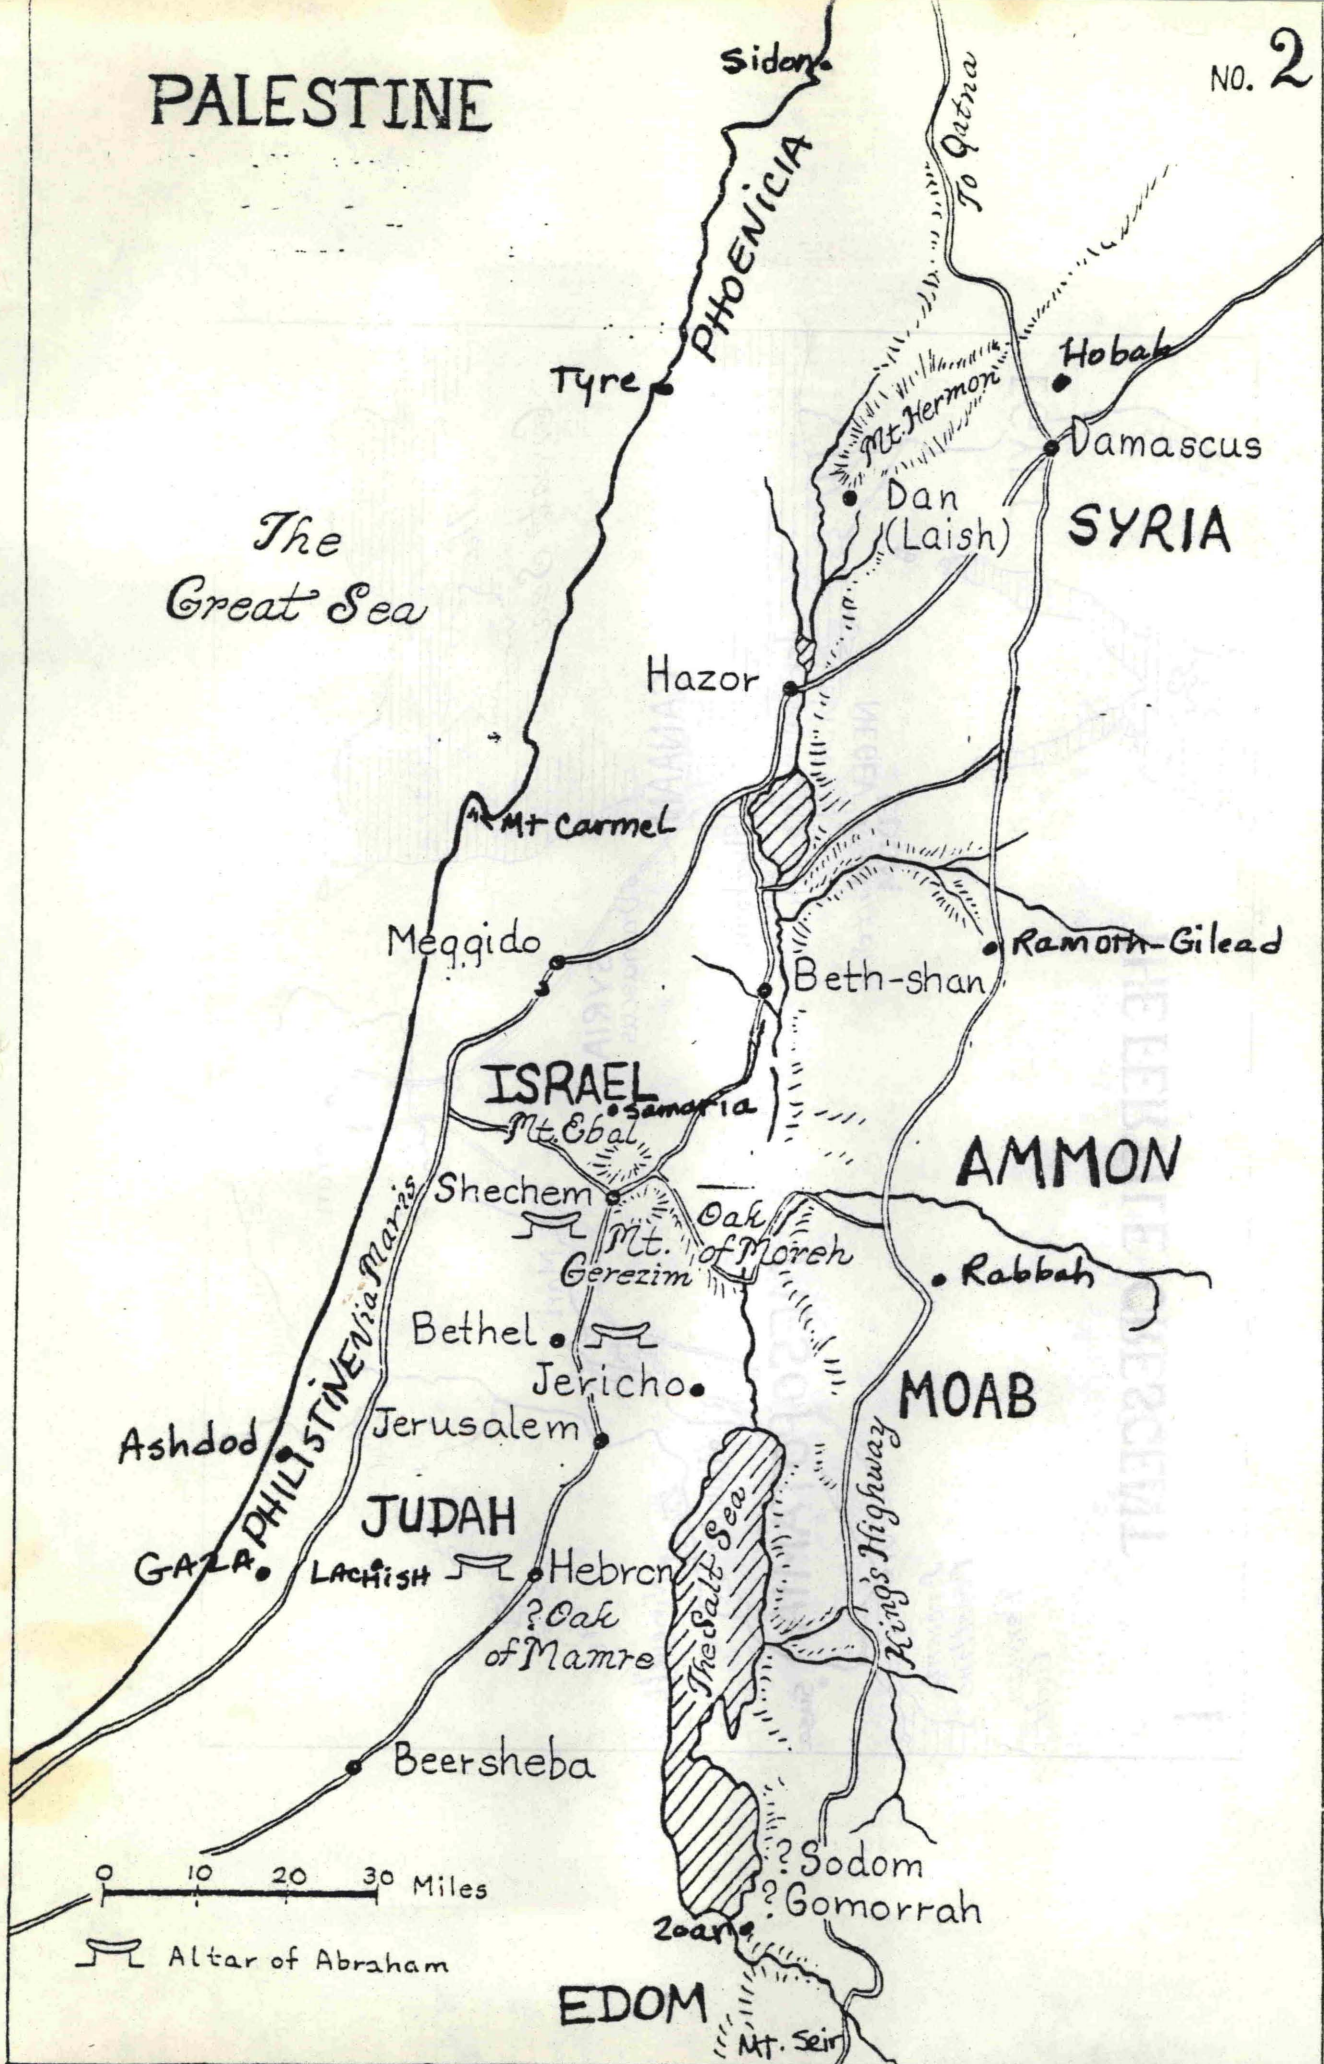

Religion 301
 Old Testament
 V.L. Ludlow

trade winds blowing in from very fertile
area in south settled by Philistines S.E.
Plains of Sharon green
area in south settled by Philistines S.E.

has sudden storms
3rd section deep valley - on earthquake area. (joints of plates) shifting - plates separating - valley deep mt Hermon 9,000 drops at Beatha 700 ft below sea level. Dead sea 1200 below sea level - lowest land surface cavity 14000 Jerusalem - 15 to 20 inches of rain down south -
very fertile from Jericho - no breeze - dry heat -
very fertile from Jericho - no breeze - dry heat -
vineyards & orchards olive - fig - grazing hillside terraces through hills.

SYRIA

THE GREAT SEA

BASHAN

Sea of Galilee (Chinnereth)

YARMOUK RIVER

GILEAD

JABBOK RIVER

AMMON

Rabath-ammon

JERUSALEM

JUDEA

Mt. Nebo

Dead Sea

Bethlehem

Hebron

Mt. Nebo

MOAB

EDOM

Beer Sheva

Gaza

PALESTINE

NO. 2

THE FERTILE CRESCENT

NO. 1