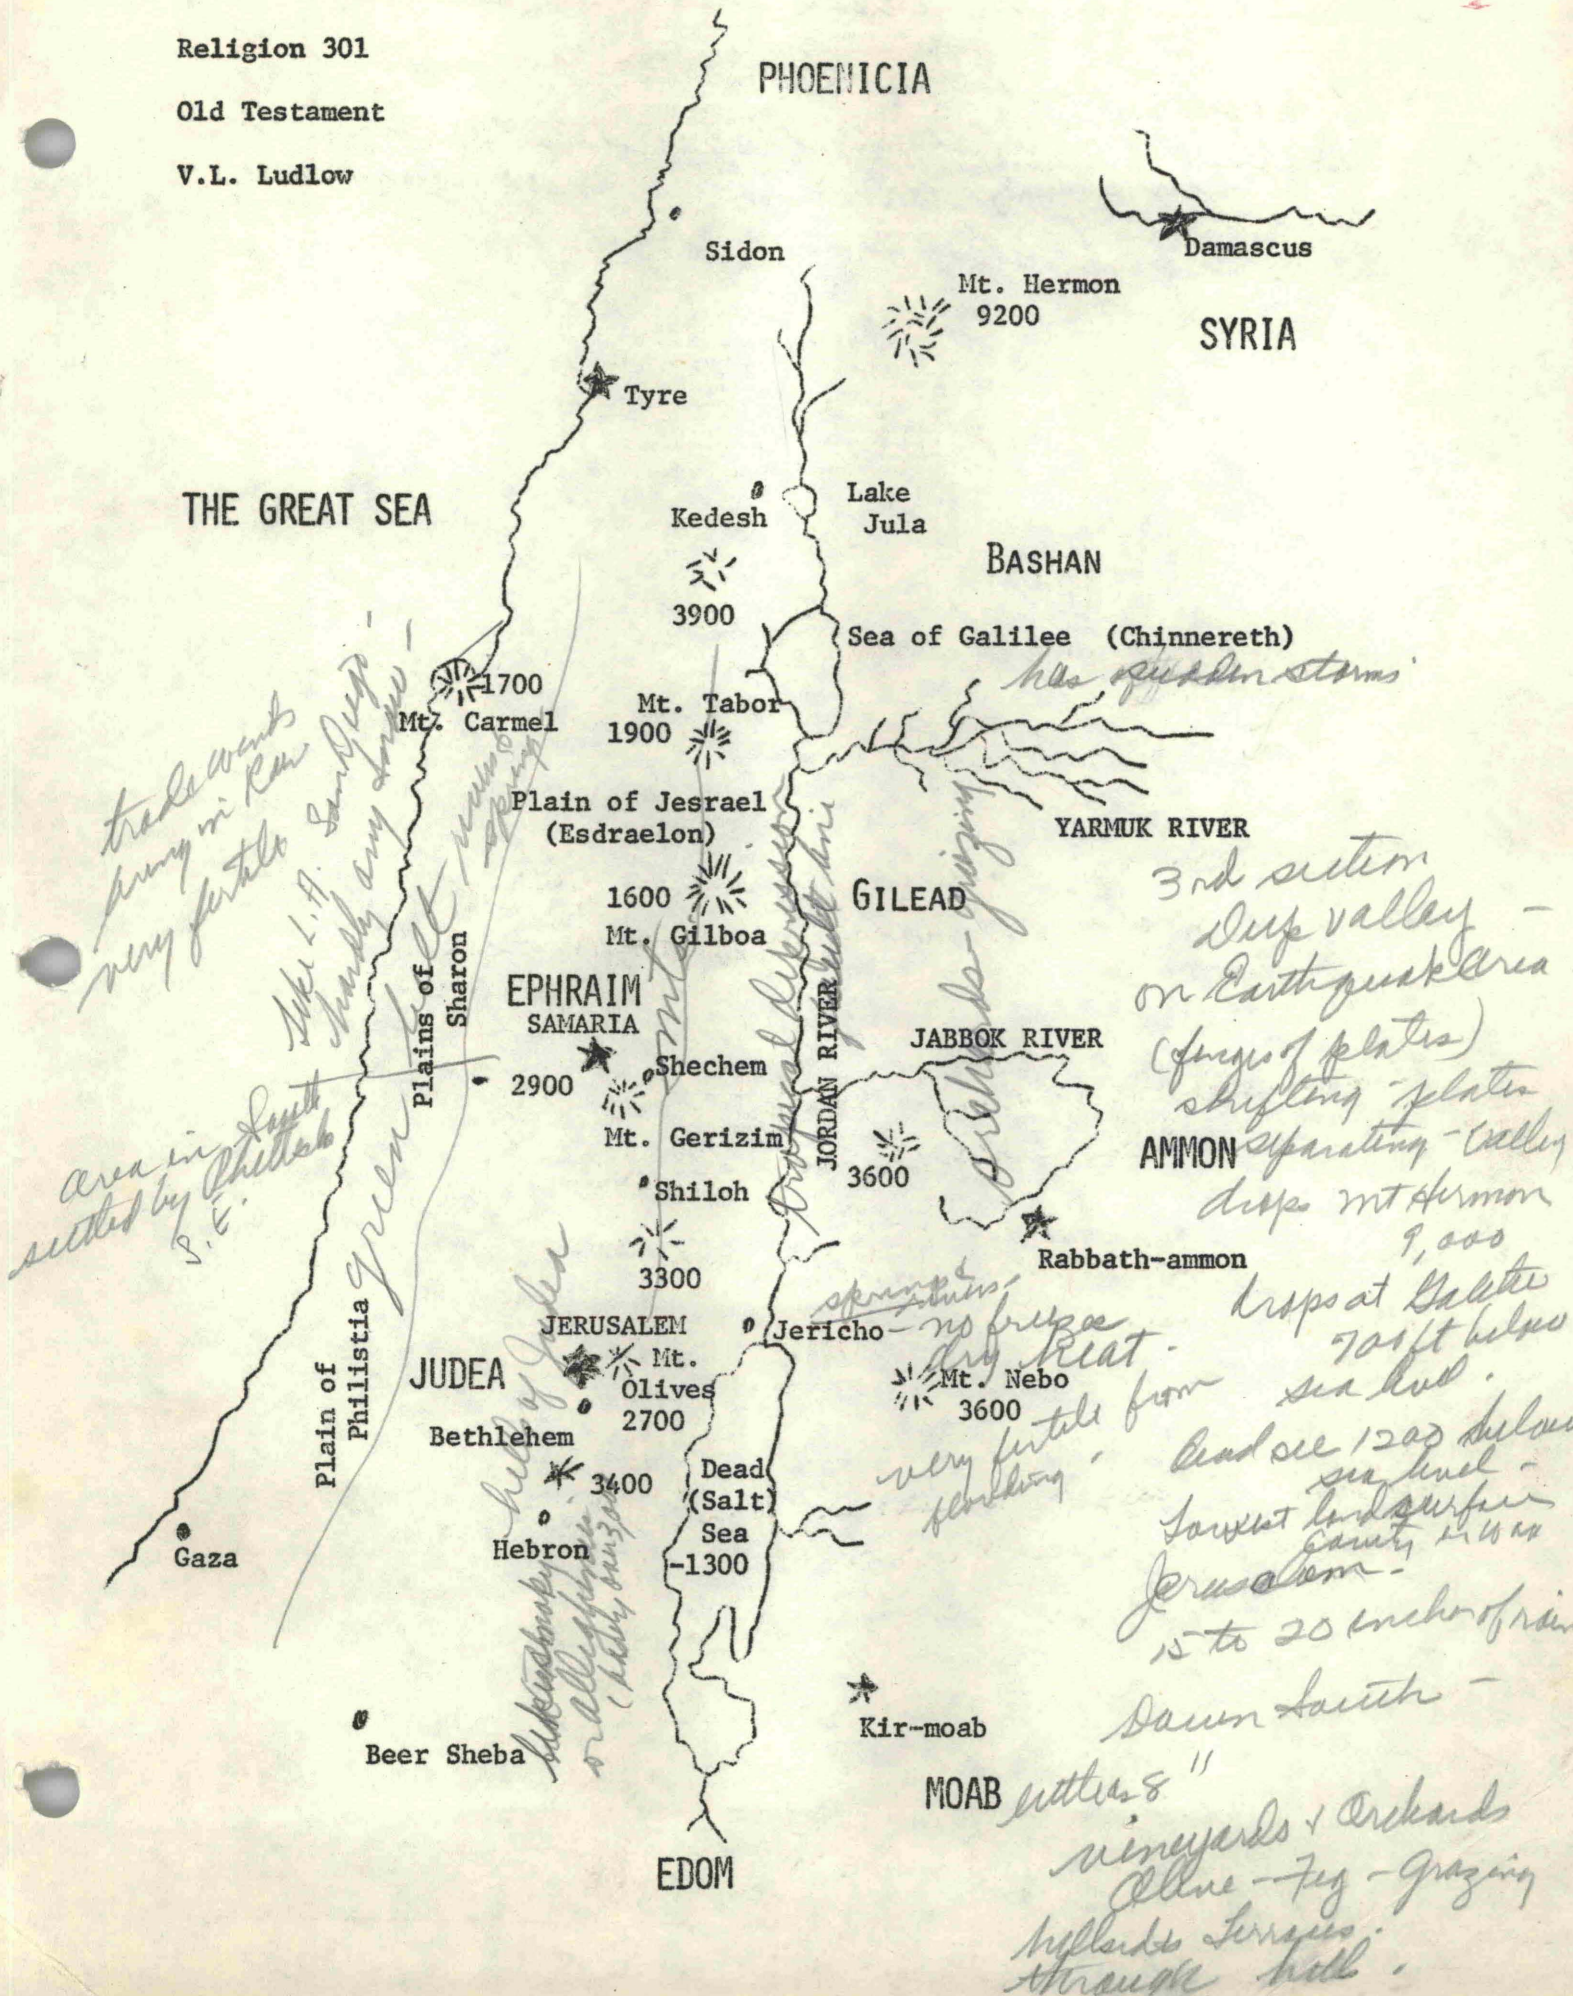

Religion 301
 Old Testament
 V.L. Ludlow

trade winds blowing in from very fertile
area in south settled by Philistines S.E.
Plains of Sharon green
area in south settled by Philistines S.E.

has sudden storms
3rd section deep valley - on earthquake area. (joints of plates) shifting - plates separating - valley deep mt Hermon 9,000 drops at Beatha 700 ft below sea level. Dead sea 1200 below sea level - lowest land surface cavity 14000 Jerusalem - 15 to 20 inches of rain down south -
very fertile from Jericho - no breeze - dry heat -
very fertile from Jericho - no breeze - dry heat -
vineyards & orchards olive - fig - grazing hillside terraces through hills.

SYRIA

THE GREAT SEA

BASHAN

Sea of Galilee (Chinnereth)

YARMOUK RIVER

GILEAD

JABBOK RIVER

AMMON

Rabath-ammon

JERUSALEM

JUDEA

Mt. Nebo

Dead Sea

Bethlehem

Hebron

Mt. Nebo

MOAB

EDOM

Beer Sheva

Gaza

PALESTINE

NO. 2

THE FERTILE CRESCENT

NO. 1